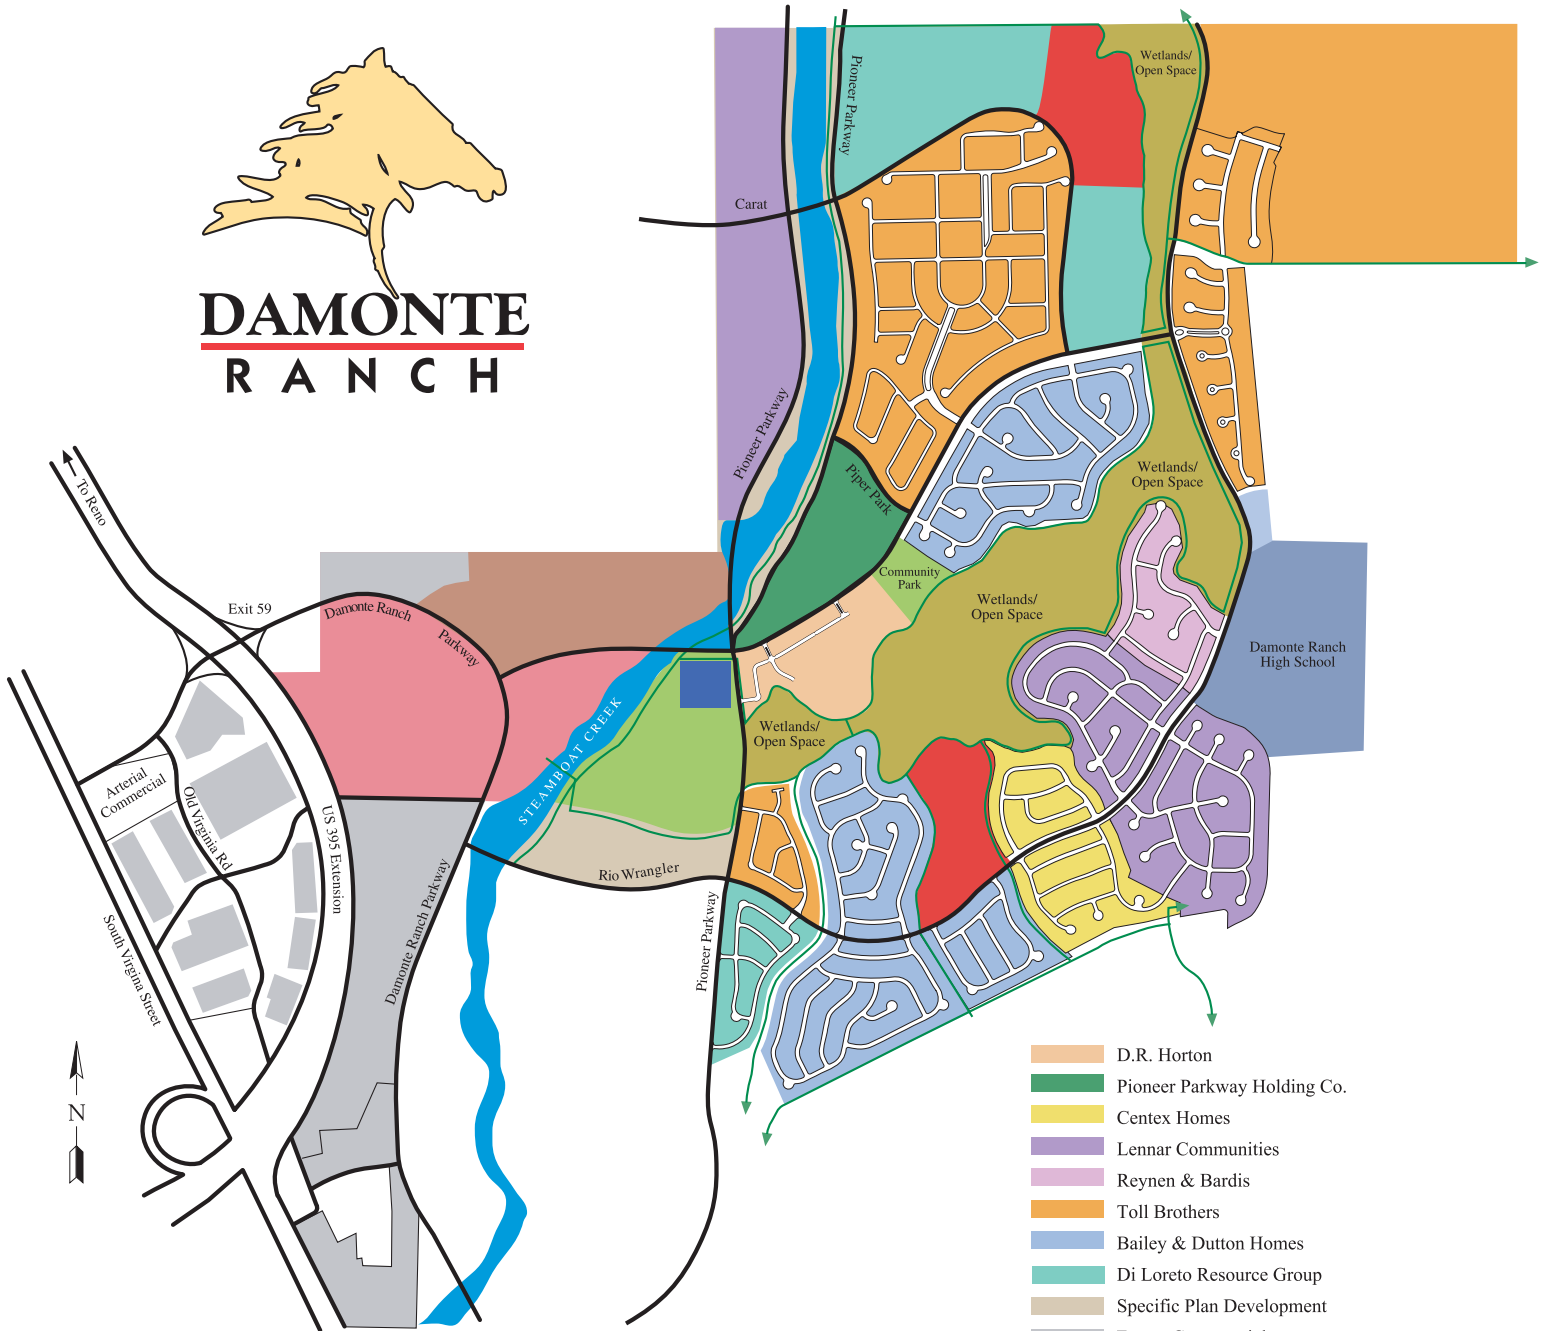

# DAMONTE RANCH

- D.R. Horton
- Pioneer Parkway Holding Co.
- Centex Homes
- Lennar Communities
- Reynen & Bardis
- Toll Brothers
- Bailey & Dutton Homes
- Di Loreto Resource Group
- Specific Plan Development
- Future Commercial
- Damonte Ranch Commerce Center
- Damonte Ranch Town Center - Lewis Retail Centers
- Public/Semi-Public Facilities (possible school sites)
- Future Fire Station and Public Service Facility
- Trail System

SG 2/07. Map is artist's conception. All aspects of Damonte Ranch Development, including future land use and zoning, are subject to change without notice and need not be built.